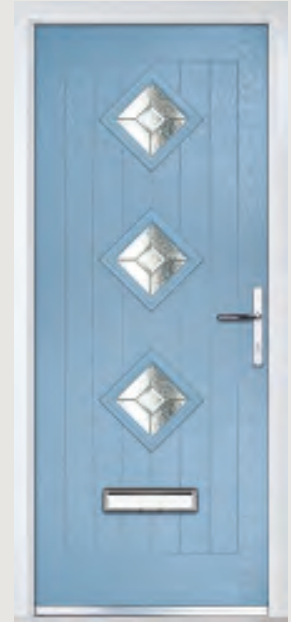

Unlike other 'cottage' doors in the market, the Belfry has a unique 'offset etched' detailing and comes in two glazing styles.

Belfry

Belfry3

Door Colour: Golden Oak
Decorative Glass: Bullseye

Door Colour: Cotswold
Decorative Glass: Simplicity