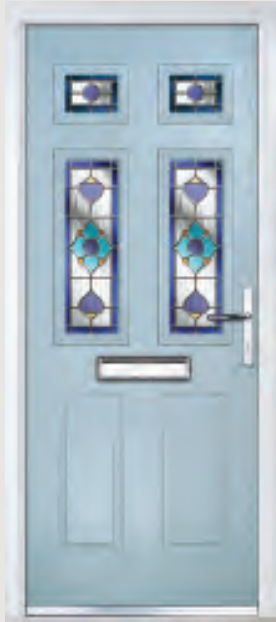

Door Colour: Chartwell Green
Decorative Glass: Simplicity Zinc